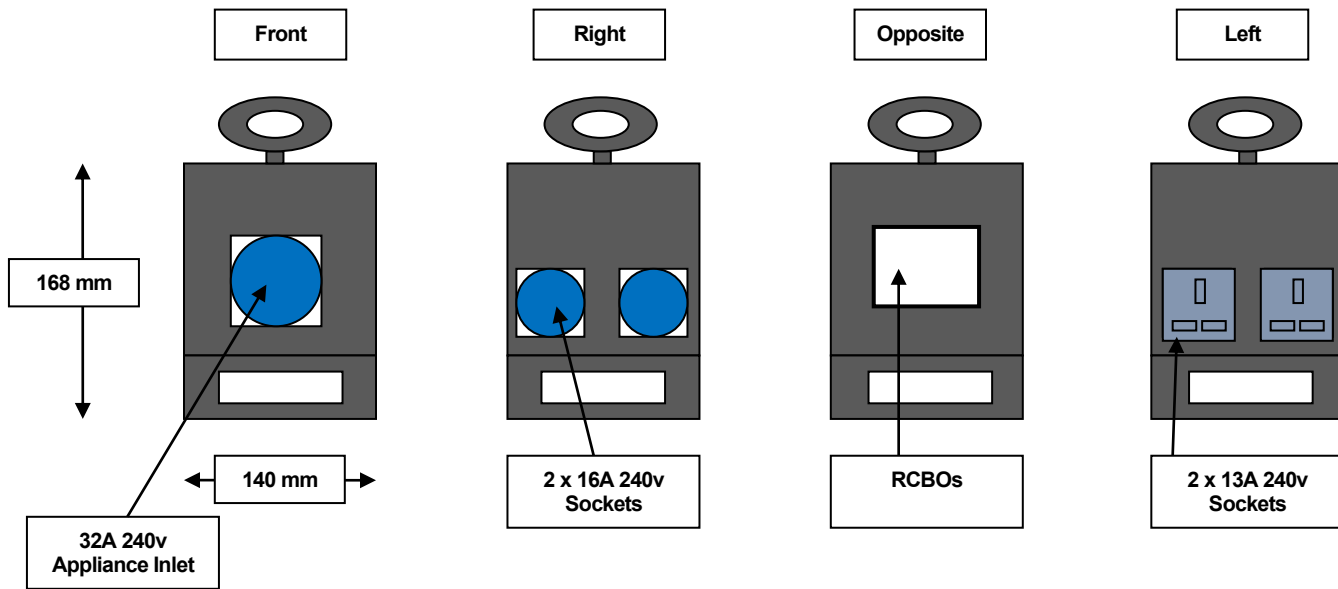

Standard Product Code: CUBE04
Cube Box fitted with:

- 1 x 32A 240v 1PH+N+E Appliance Inlet
- 2 x 16A 240v 1PH+N+E Sockets
- 2 x 13A 240v 1PH+N+E Sockets
- 2 x 16A 30ma DP Single Module RCBO

Price available upon request