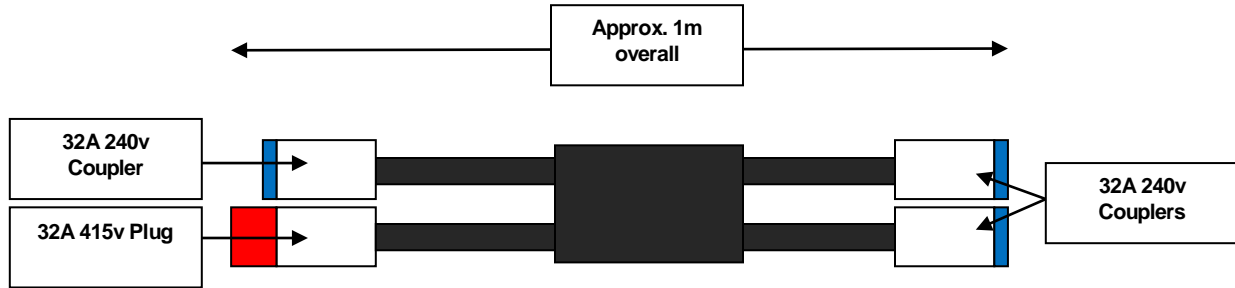

Y-Cord Splitter – 32A 3PH to 3 x 32A 1PH:

1 x 32A 415v 3PH+N+E Plug
3 x 32A 240v 1PH+N+E Couplers

Supplied with or without connectors
Price available upon request